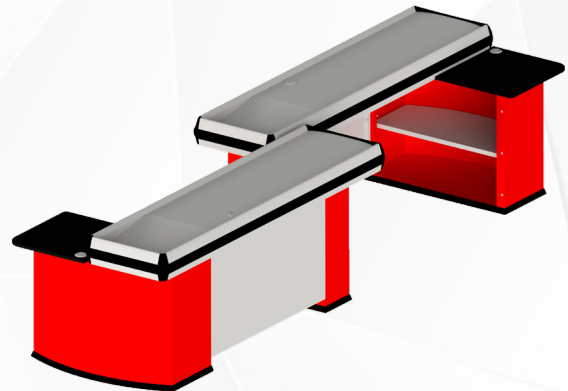

JÜPİTER KASA ALTI TANDEM - L
Jupiter Checkout Counter L Tandem

Kod / Code	91022729
Ölçü / Dimension	1100x2100
Özellik / Feature	Bantsız