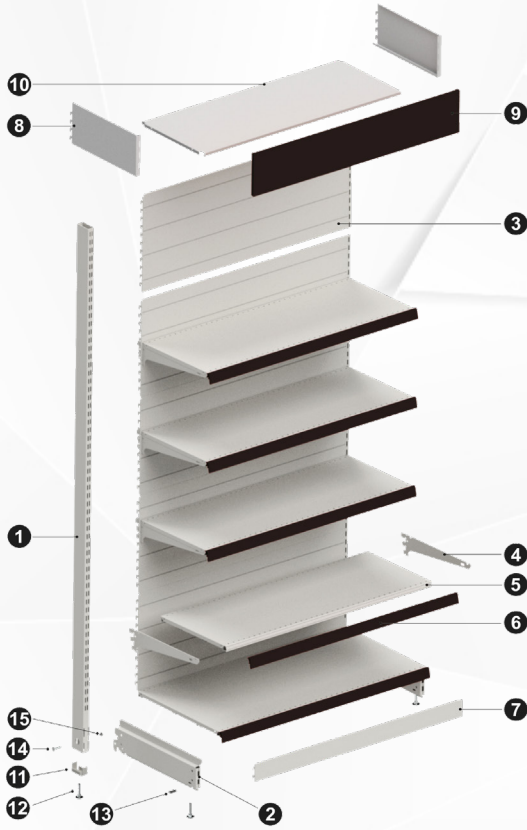

+90 212 916 15 31

- 1) MARKET RAF GEÇME AYAK PROFİLİ / UPRIGHT PROFILE
- 2) MARKET RAF GEÇME AYAK / BASELEG
- 3) ÇİZGİLİ ARKA PANO / BACK PANEL
- 4) BLOK RAF KONSOLU / BRACKET
- 5) BLOK RAF / BLOCK SHELF
- 6) PLASTİK ETİKETLİK / PLASTIC PRICE HOLDER
- 7) PODYUM ÖNÜ / PLINTH
- 8) ŞAPKA YAN KAPAMA / CANOPY SIDE COVER
- 9) ŞAPKA ALNI / FRONT CANOPY
- 10) ŞAPKA RAFI / CANOPY SHELF
- 11) MARKET RAF PROFİL ALT PAPUÇ / UPRIGHT PROFILE BOTTOM SHOE
- 12) MARKET RAF AYAR VİDEASI / ADJUSTING SCREW
- 13) MARKET RAF AYAR VİDA TUTUCUSU / ADJUSTING SCREW HOLDER
- 14) MARKET RAF GEÇME AYAK ÇİVATASI / BASELEG CONNECTION BOLT
- 15) MARKET RAF GEÇME AYAK SOMUNU / NUT