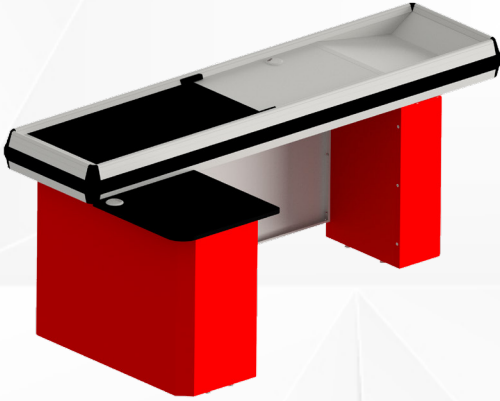

NEPTUN KASA ALTI - L
Neptun Checkout Counter L With Belt

Kod / Code	91107110
Ölçü / Dimension	1100x2200
Özellik / Feature	Bantlı