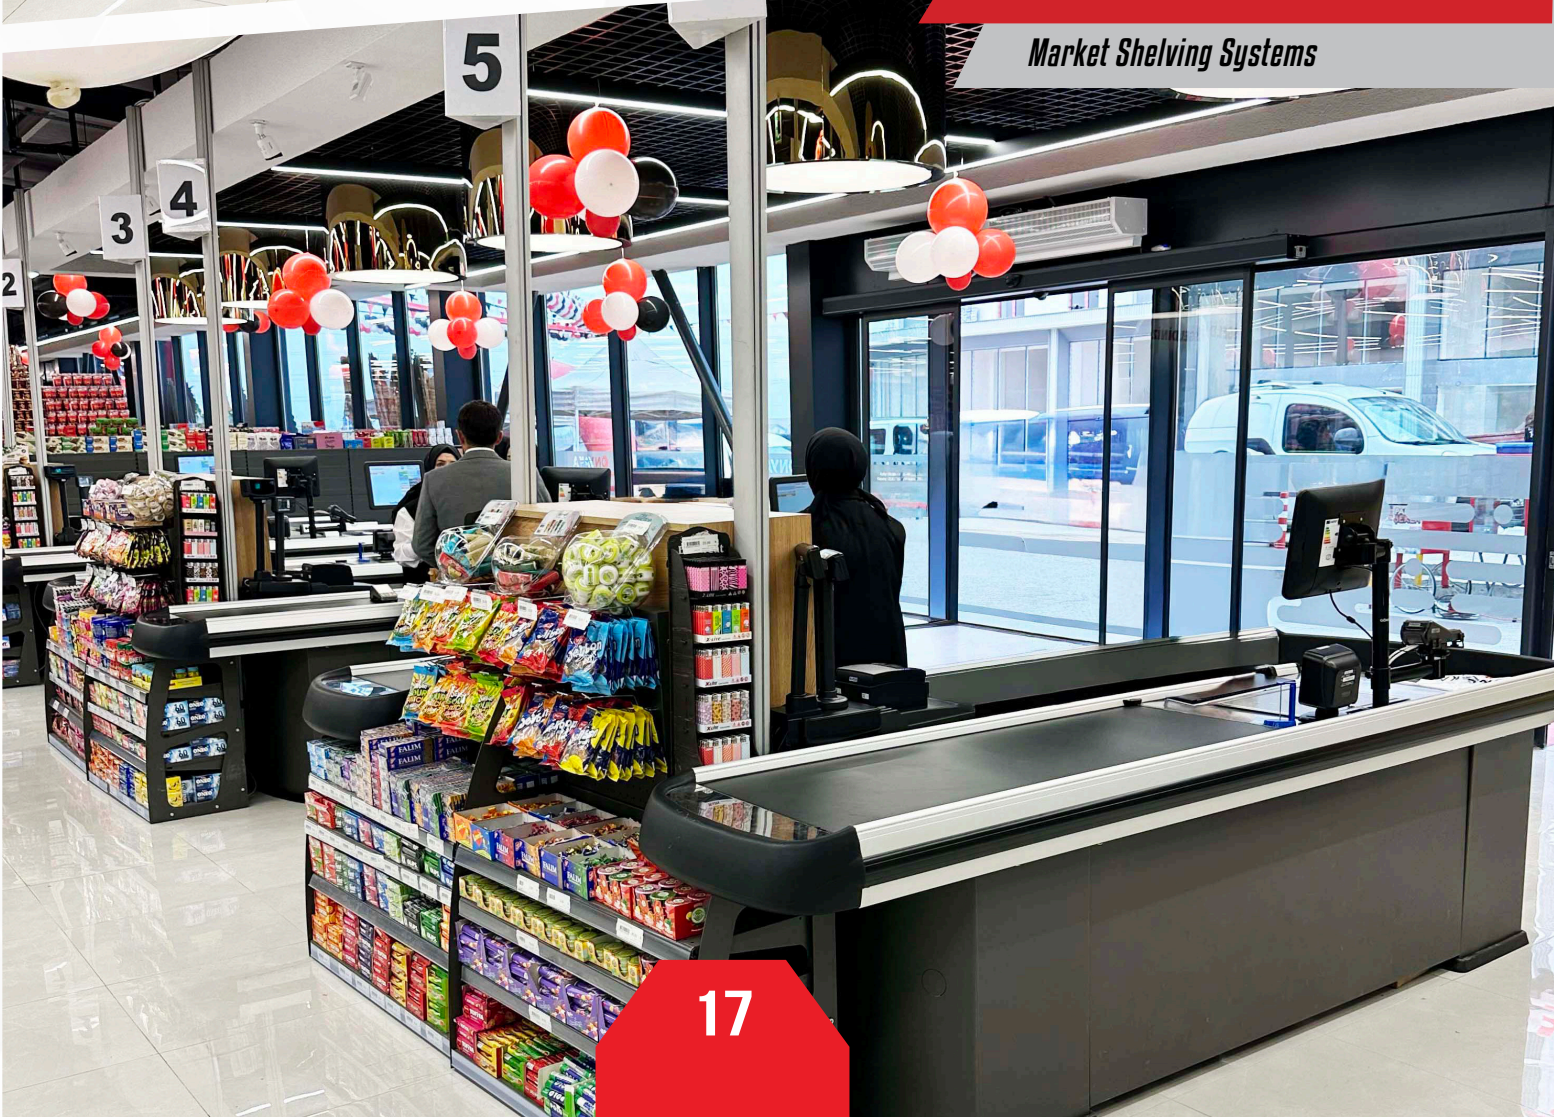

MARKET RAF SİSTEMLERİ

Market Shelving Systems

MARKET RAF SİSTEMLERİ

Market Shelving Systems

MARKET RAF SİSTEMLERİ

Market Shelving Systems

Kasa Kablo Direği
Cable Box Pole

Üçgen Numaratör Lamba
Lamp Triangle