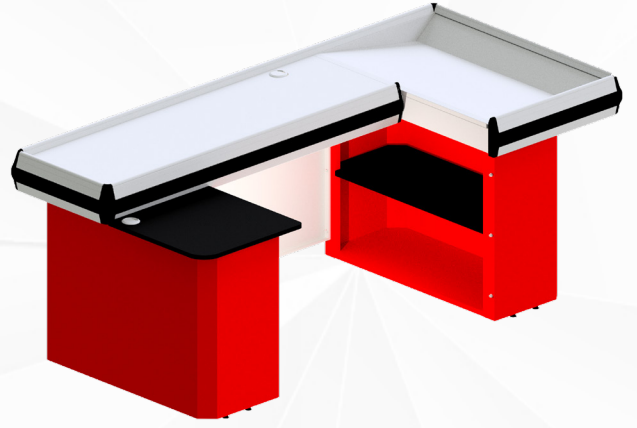

Market Checkout Counter Unit

Ekspres Kasa Altı
Express Checkout Counter Unit

NEPTUN KASA ALTI - U
Neptun Checkout Counter U With Belt

Kod / Code	91107106
Ölçü / Dimension	1100x2200
Özellik / Feature	Bantlı