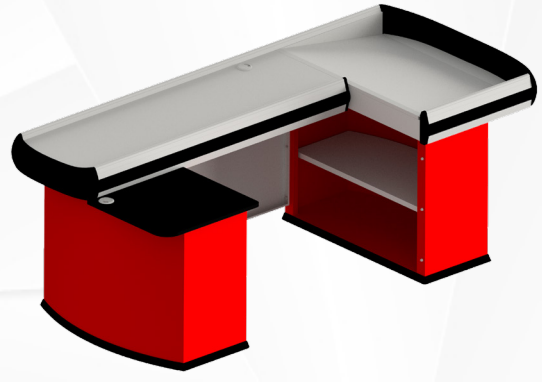

JÜPİTER KASA ALTI - U
Jupiter Checkout Counter U Without Belt

Kod / Code	91022721
Ölçü / Dimension	1100x2100
Özellik / Feature	Bantsız

MARKET KASA ALTI

Market Checkout Counter Unit