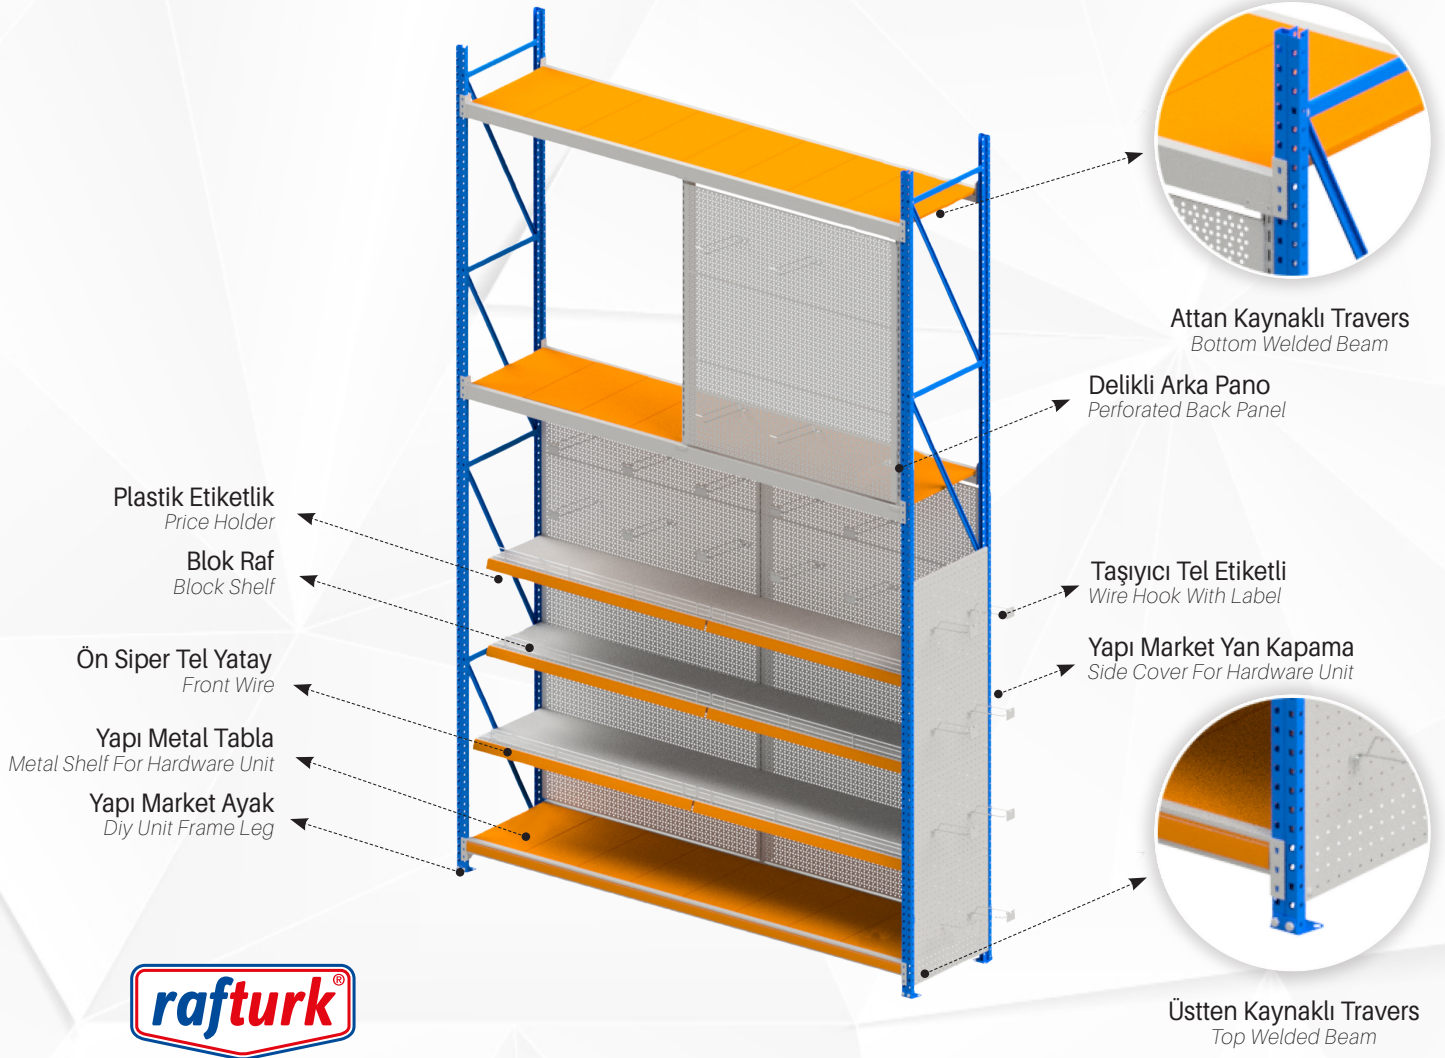

YAPI MARKET SİSTEMLERİ

DIY Store Systems