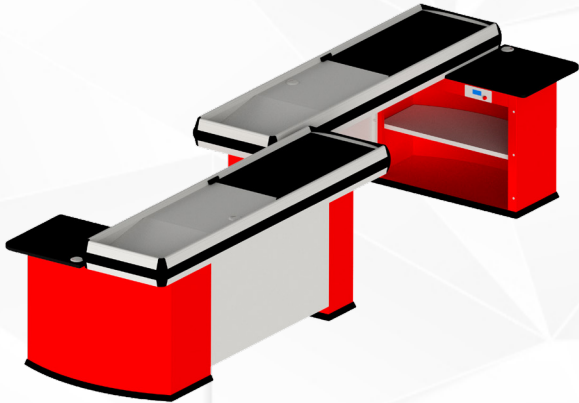

JÜPİTER KASA ALTI TANDEM - L
Jupiter Checkout Counter L Tandem

Kod / Code	91022783
Ölçü / Dimension	1100x2100
Özellik / Feature	Bantlı