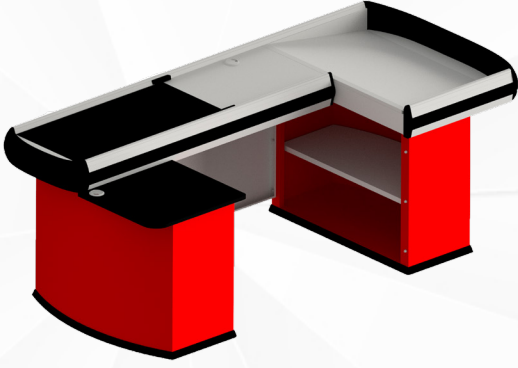

NEPTUN KASA ALTI - L
Neptun Checkout Counter L With Belt

Kod / Code	91107102
Ölçü / Dimension	1100x2200
Özellik / Feature	Bantsız

MARKET KASA ALTI

Market Checkout Counter Unit

JÜPİTER KASA ALTI - U
Jupiter Checkout Counter U With Belt