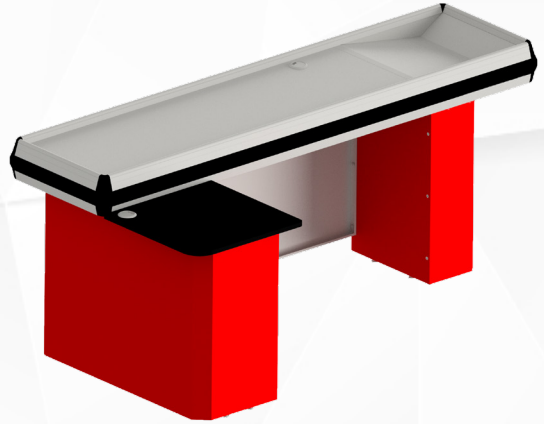

NEPTUN KASA ALTI - U
Neptun Checkout Counter U With Belt

Kod / Code	91107106
Ölçü / Dimension	1100x2200
Özellik / Feature	Bantlı

NEPTUN KASA ALTI - U
Neptun Checkout Counter U With Belt

Kod / Code	91107090
Ölçü / Dimension	1100x2200
Özellik / Feature	Bantsız

NEPTUN KASA ALTI - L
Neptun Checkout Counter L With Belt

Kod / Code	91107110
Ölçü / Dimension	1100x2200
Özellik / Feature	Bantlı

NEPTUN KASA ALTI - L
Neptun Checkout Counter L With Belt

Kod / Code	91107102
Ölçü / Dimension	1100x2200
Özellik / Feature	Bantsız

MARKET KASA ALTI

Market Checkout Counter Unit